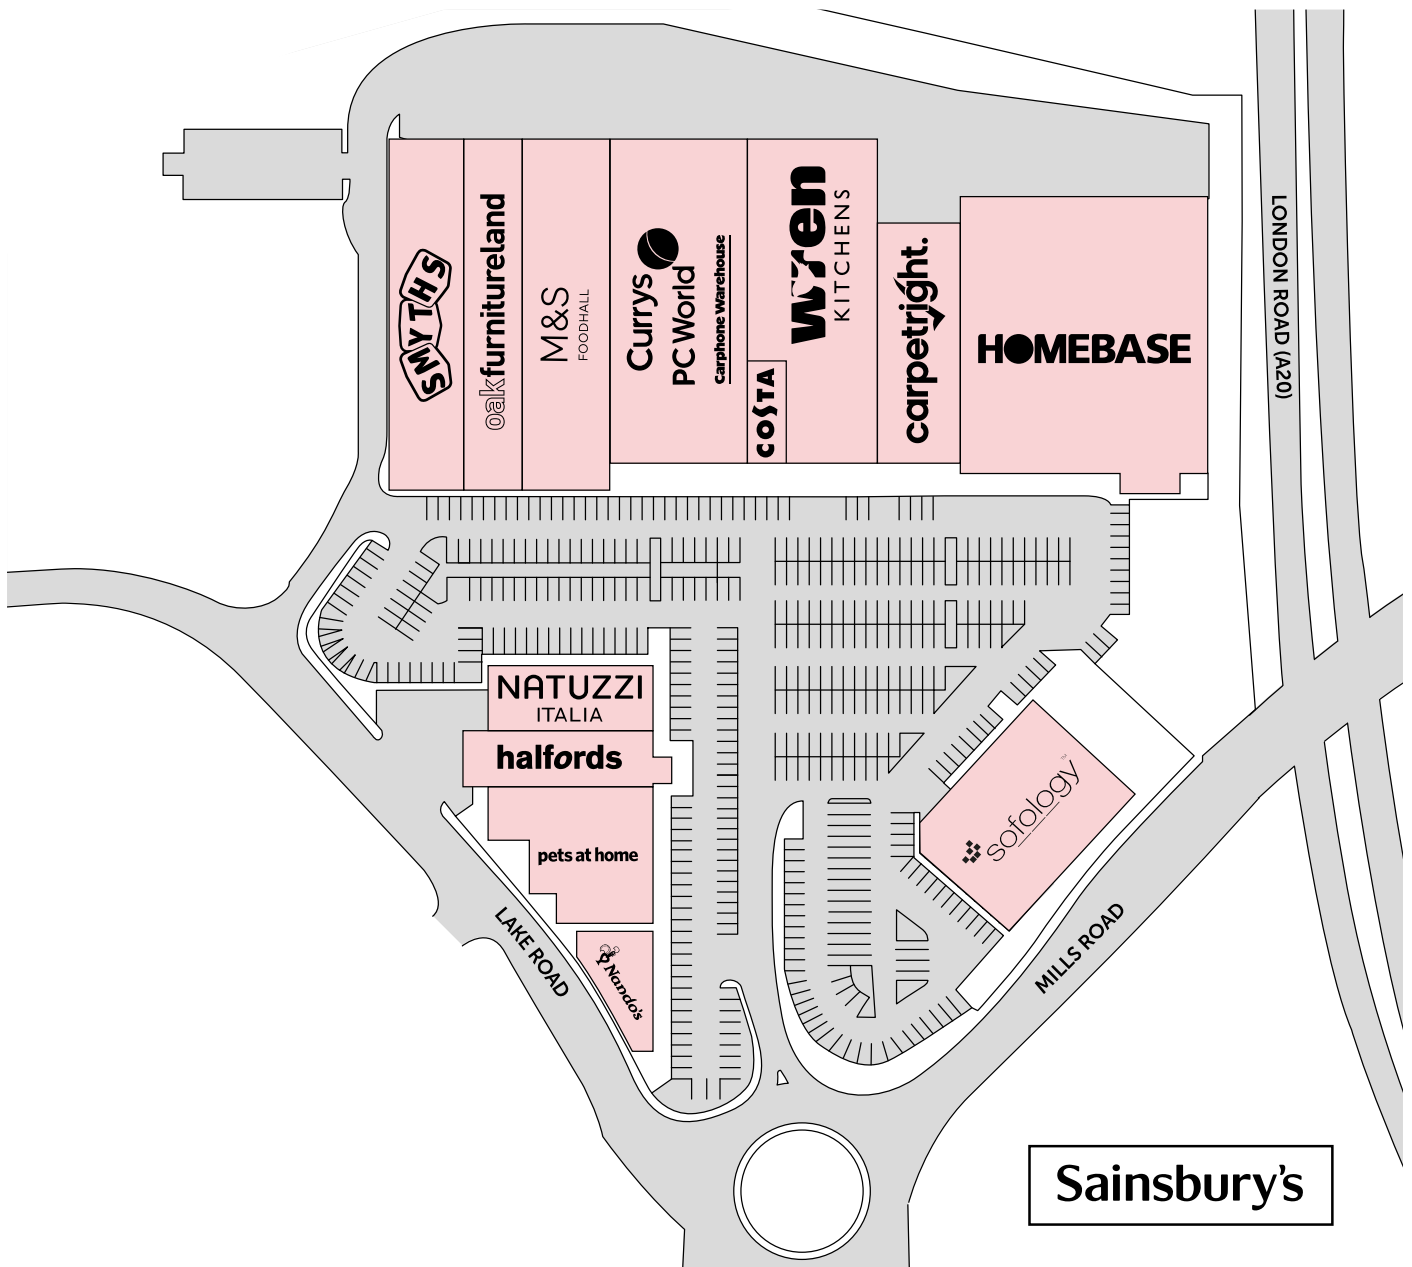

167,000 sq ft

528 spaces

Restricted A1

Maidstone

ME20 7TP

www.southaylesfordretailpark.co.uk

Connectivity

South Aylesford Retail Park is prominently located alongside the A20 London Road. Maidstone town centre is three miles (5km) to the south east of the park, and Junction 5 of the M20 is one mile (1.6km) away.

Unit **LET**

Unit **OUTSIDE OF OWNERSHIP**

Emma Snipp - 020 7851 5194
emma.snipp@thecrownestate.co.uk