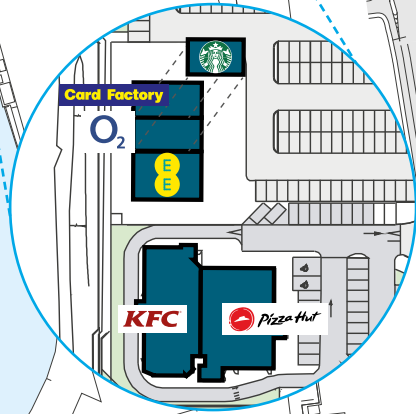

OUTFIT

Morrisons

NA NTONG WAY

Unit 1	Morrisons	83,000 sq ft	Unit 16	B&Q Warehouse	105,372 sq ft
Unit 3	Outfit	10,156 sq ft	Unit 17A	Pizza Hut	3,201 sq ft
Unit 4	Poundland	5,089 sq ft	Unit 17B	KFC	2,973 sq ft
Unit 5	Boots	10,254 sq ft	Unit 19A	Harvester	4,188 sq ft
Unit 6	New Look	10,263 sq ft	Unit 19B	Frankie & Benny's	3,656 sq ft
Unit 7	Argos	10,268 sq ft	Pod A	Card Factory	1,544 sq ft
Unit 8	TK Maxx	15,385 sq ft	Pod B	O2	1,516 sq ft
Unit 9	Sports Direct	10,287 sq ft	Pod C	EE	2,432 sq ft
Unit 10-12	Next	30,000 sq ft	Pod D	Starbucks	1,678 sq ft
Unit 13-15	Currys PC World	31,009 sq ft	<b>TOTAL</b>		<b>342,271 sq ft</b>